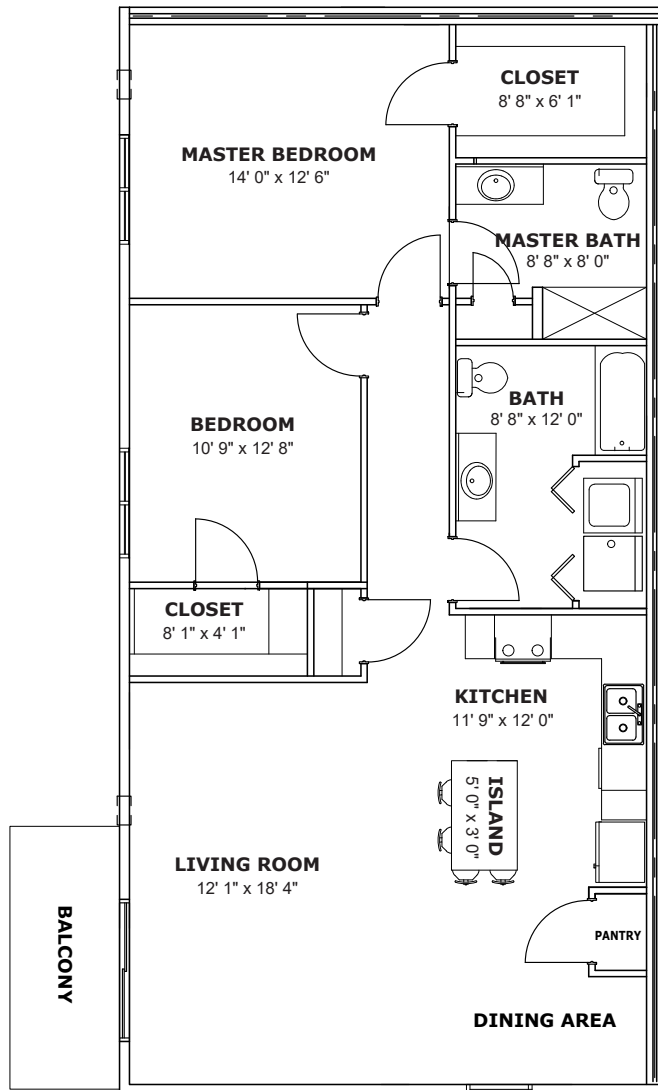

2A

2 Bedroom - Lower | 2 Bath | 1 Detached Garage | 1,122 Sq. Ft.

Monthly Rent: \$

Security Deposit: \$

Living Room: 15' 5" X 18' 2"

Master Bedroom: 12' 5" X 15' 3"

Bedroom 2: 12' 5" X 11' 0"

- Heat Included
- Dishwasher
- Walk-in Closets
- Full-size Washer/dryer
- Air Conditioner in LR & MBR
- Patio

Monthly Rent: \$

Security Deposit: \$

Living Room: 12' 0" X 18' 8"

Master Bedroom: 14' 6" X 12' 6"

Bedroom 2: 11' 6" X 14' 3"

- Heat Included
- Dishwasher
- Walk-in Closets
- Full-size Washer/dryer
- Air Conditioner in LR & MBR
- Balcony

2B UNIT NUMBERS:

1197-09

1197-10

1197, 1999, 1201 Edelweiss Lane
Sheboygan Falls, WI 53085

920-422-RENT (7368)
www.PineviewParkApartments.com

2D

2 Bedroom - Upper | 2 Bath | 1 Attached Garage | 1,135 Sq. Ft.

Monthly Rent: \$

Security Deposit: \$

Living Room: 12' 1" X 18' 4"

Master Bedroom: 14' 0" X 12' 6"

Bedroom 2: 10' 9" X 12' 8"

- Heat Included
- Dishwasher
- Island and Pantry In Kitchen
- Dining Area
- Walk-in Closets
- Full-size Washer/dryer
- Air Conditioner in LR & BR
- Balcony