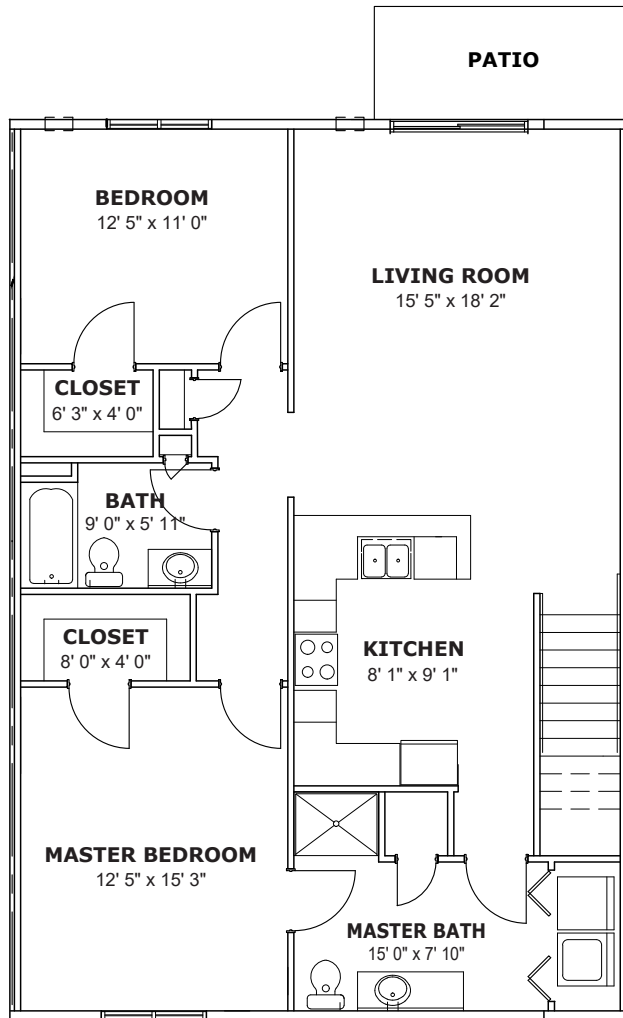

2A

2 Bedroom - Lower | 2 Bath | 1 Detached Garage | 1,122 Sq. Ft.

Monthly Rent: \$

Security Deposit: \$

Living Room: 15' 5" X 18' 2"

Master Bedroom: 12' 5" X 15' 3"

Bedroom 2: 12' 5" X 11' 0"

- Heat Included
- Dishwasher
- Walk-in Closets
- Full-size Washer/dryer
- Air Conditioner in LR & MBR
- Patio

2A UNIT NUMBERS:

1197-08 1201-08

1197-11 1201-11

1197, 1999, 1201 Edelweiss Lane
Sheboygan Falls, WI 53085

920-422-RENT (7368)
www.PineviewParkApartments.com

2B

2 Bedroom - Upper | 2 Bath | 1 Detached Garage | 1,171 Sq. Ft.

Monthly Rent: \$

Security Deposit: \$

Living Room: 12' 0" X 18' 8"

Master Bedroom: 14' 6" X 12' 6"

Bedroom 2: 11' 6" X 14' 3"

- Heat Included
- Dishwasher
- Walk-in Closets
- Full-size Washer/dryer
- Air Conditioner in LR & MBR
- Balcony

Monthly Rent: \$

Security Deposit: \$

Living Room: 12' 1" X 18' 4"

Master Bedroom: 14' 0" X 12' 6"

Bedroom 2: 10' 9" X 12' 8"

- Heat Included
- Dishwasher
- Island and Pantry In Kitchen
- Dining Area
- Walk-in Closets
- Full-size Washer/dryer
- Air Conditioner in LR & BR
- Balcony