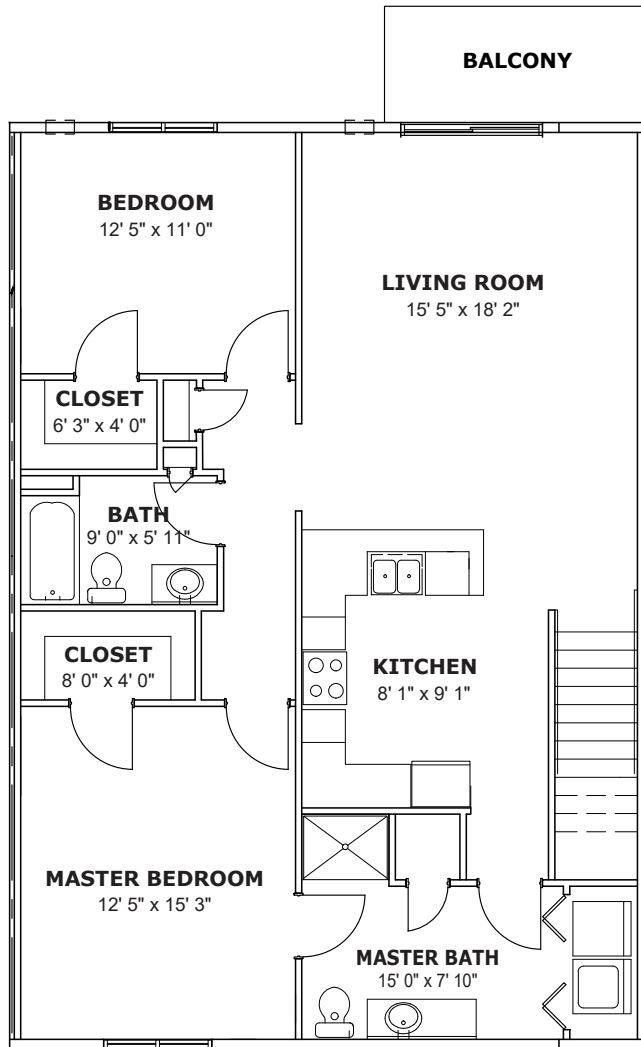

2A

2 Bedroom - Lower | 2 Bath | 1 Detached Garage | 1,122 Sq. Ft.

Monthly Rent: \$

Security Deposit: \$

Living Room: 15' 5" X 18' 2"

Master Bedroom: 12' 5" X 15' 3"

Bedroom 2: 12' 5" X 11' 0"

- Heat Included
- Dishwasher
- Walk-in Closets
- Full-size Washer/dryer
- Air Conditioner in LR & MBR
- Patio

2A UNIT NUMBERS:

1197-08 1201-08

1197-11 1201-11

1197, 1999, 1201 Edelweiss Lane
Sheboygan Falls, WI 53085

920-422-RENT (7368)
www.PineviewParkApartments.com

2B

2 Bedroom - Upper | 2 Bath | 1 Detached Garage | 1,171 Sq. Ft.

Monthly Rent: \$

Security Deposit: \$

Living Room: 12' 0" X 18' 8"

Master Bedroom: 14' 6" X 12' 6"

Bedroom 2: 11' 6" X 14' 3"

- Heat Included
- Dishwasher
- Walk-in Closets
- Full-size Washer/dryer
- Air Conditioner in LR & MBR
- Balcony

Monthly Rent: \$

Security Deposit: \$

Living Room: 12' 1" X 18' 4"

Master Bedroom: 14' 0" X 12' 6"

Bedroom 2: 10' 9" X 12' 8"

- Heat Included
- Dishwasher
- Island and Pantry In Kitchen
- Dining Area
- Walk-in Closets
- Full-size Washer/dryer
- Air Conditioner in LR & BR
- Balcony