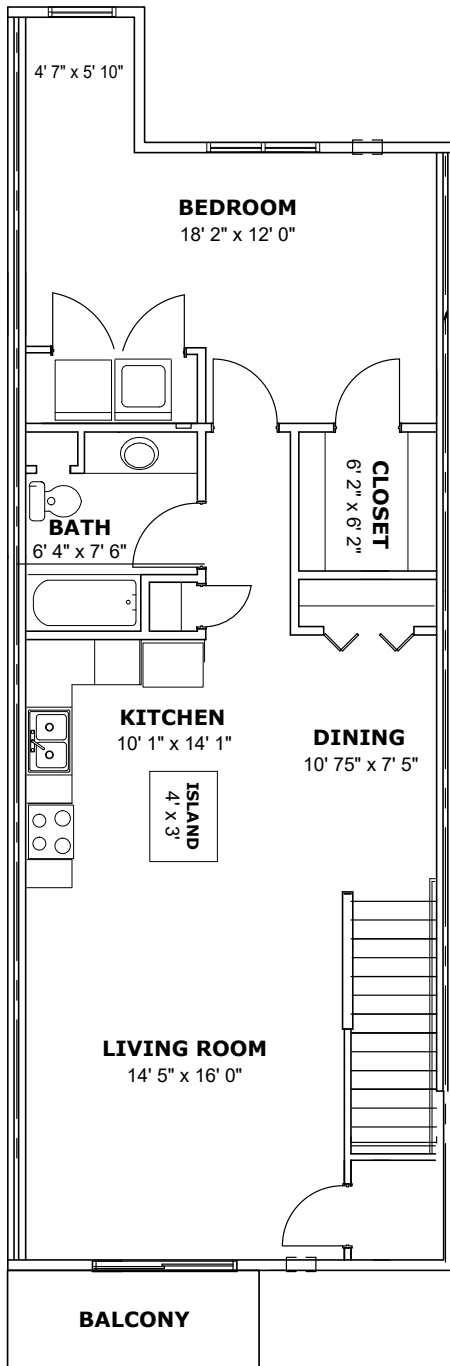

1B

1 Bedroom - Upper | 1 Bath | 1 Detached Garage | 930 Sq. Ft.

Monthly Rent: $

Security Deposit: $

Living Room: 14' 0" X 16' 0"

Bedroom: 18' 2" X 12' 0" + Nook

- Heat Included
- Dishwasher
- Island In Kitchen
- Dining Area
- Walk-in Closets
- Full-size Washer/dryer
- Air Conditioner in LR & BR
- Balcony

1B UNIT NUMBERS:

1197-04	1199-04	1201-07
1197-07	1199-07	1201-12
1197-12	1199-12	1201-15
1197-15	1199-15	

1197, 1999, 1201 Edelweiss Lane
Sheboygan Falls, WI 53085

920-422-RENT (7368)
www.PineviewParkApartments.com