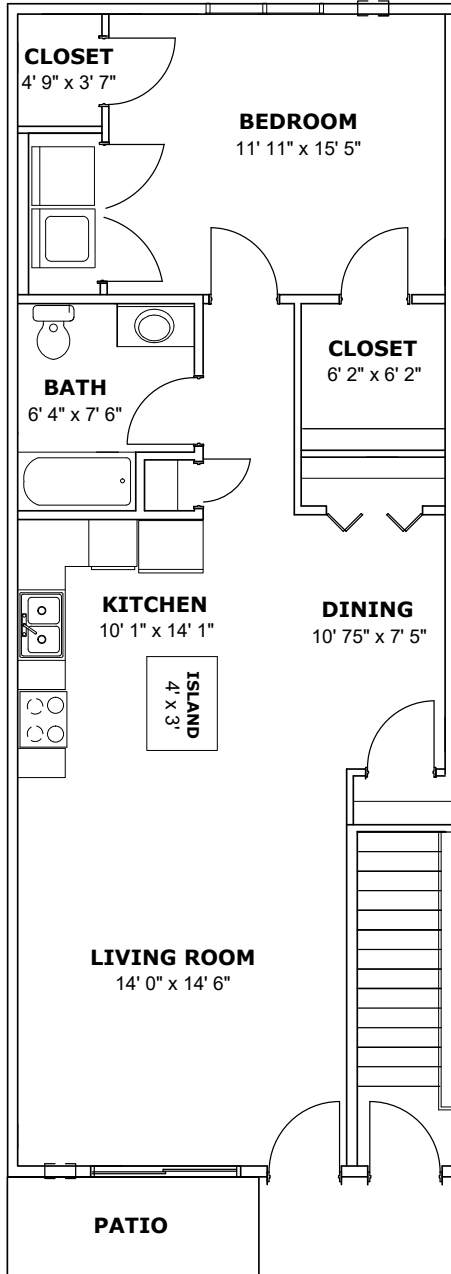

1A

1 Bedroom - Lower

1 Bath

1 Detached Garage

831 Sq. Ft.

Monthly Rent: \$

Security Deposit: \$

Living Room: 14' 0" X 14' 6"

Bedroom: 11' 11" X 15' 5"

- Heat Included
- Dishwasher
- Island In Kitchen
- Dining Area
- Walk-in Closets
- Full-size Washer/dryer
- Air Conditioner in LR & BR
- Patio

1A UNIT NUMBERS:

1197-05	1199-05	1201-04
1197-06	1199-06	1201-05
1197-13	1199-13	1201-06
1197-14	1199-14	1201-13
		1201-14

Living Room: 14' 0" X 16' 0"

Bedroom: 18' 2" X 12' 0" + Nook

- Heat Included
- Dishwasher
- Island In Kitchen
- Dining Area
- Walk-in Closets
- Full-size Washer/dryer
- Air Conditioner in LR & BR
- Balcony