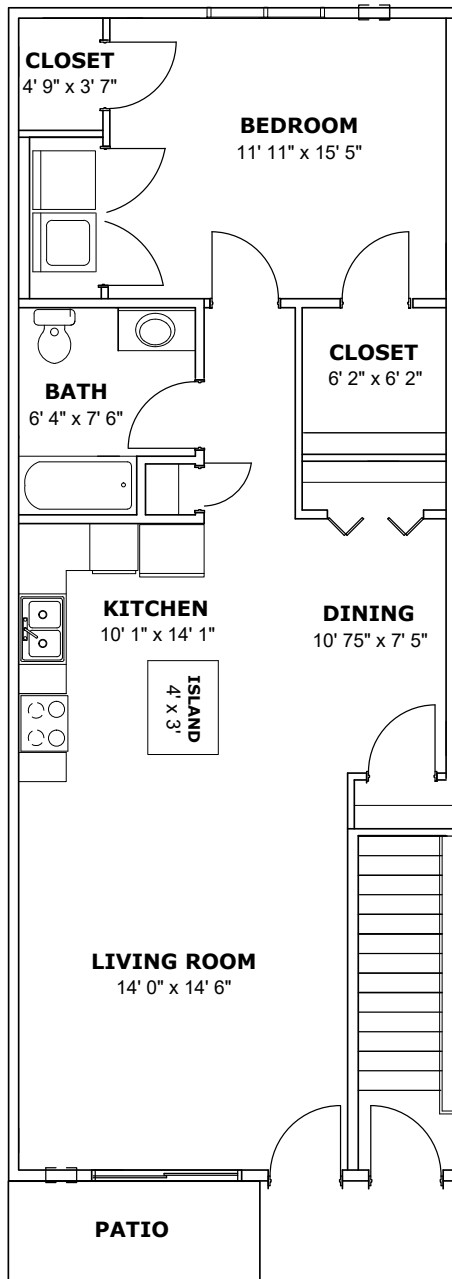

# 1A

1 Bedroom - Lower

1 Bath

1 Detached Garage

831 Sq. Ft.

Monthly Rent: \$

Security Deposit: \$

Living Room: 14' 0" X 14' 6"

Bedroom: 11' 11" X 15' 5"

- Heat Included
- Dishwasher
- Island In Kitchen
- Dining Area
- Walk-in Closets
- Full-size Washer/dryer
- Air Conditioner in LR & BR
- Patio

# 1B

1 Bedroom - Upper | 1 Bath | 1 Detached Garage | 930 Sq. Ft.

Monthly Rent: \$

Security Deposit: \$

Living Room: 14' 0" X 16' 0"

Bedroom: 18' 2" X 12' 0" + Nook

- Heat Included
- Dishwasher
- Island In Kitchen
- Dining Area
- Walk-in Closets
- Full-size Washer/dryer
- Air Conditioner in LR & BR
- Balcony