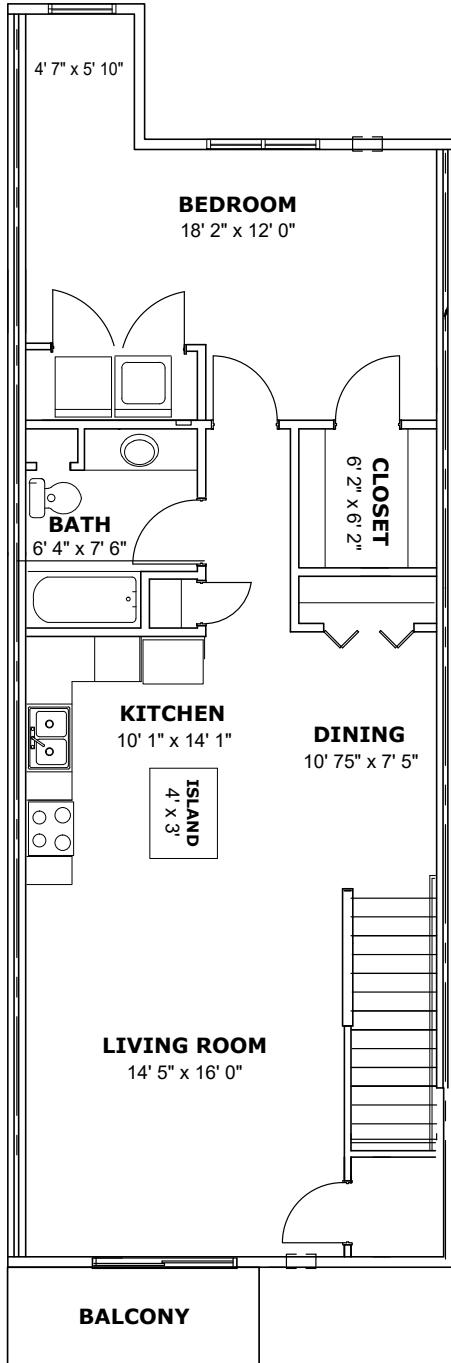

# 1A

1 Bedroom - Lower

1 Bath

1 Detached Garage

831 Sq. Ft.

Monthly Rent: \$

Security Deposit: \$

Living Room: 14' 0" X 14' 6"

Bedroom: 11' 11" X 15' 5"

- Heat Included
- Dishwasher
- Island In Kitchen
- Dining Area
- Walk-in Closets
- Full-size Washer/dryer
- Air Conditioner in LR & BR
- Patio

## 1A UNIT NUMBERS:

1197-05	1199-05	1201-04
1197-06	1199-06	1201-05
1197-13	1199-13	1201-06
1197-14	1199-14	1201-13
		1201-14

1197, 1999, 1201 Edelweiss Lane  
Sheboygan Falls, WI 53085

920-422-RENT (7368)  
[www.PineviewParkApartments.com](http://www.PineviewParkApartments.com)

# 1B

1 Bedroom - Upper | 1 Bath | 1 Detached Garage | 930 Sq. Ft.

Monthly Rent: \$

Security Deposit: \$

Living Room: 14' 0" X 16' 0"

Bedroom: 18' 2" X 12' 0" + Nook

- Heat Included
- Dishwasher
- Island In Kitchen
- Dining Area
- Walk-in Closets
- Full-size Washer/dryer
- Air Conditioner in LR & BR
- Balcony