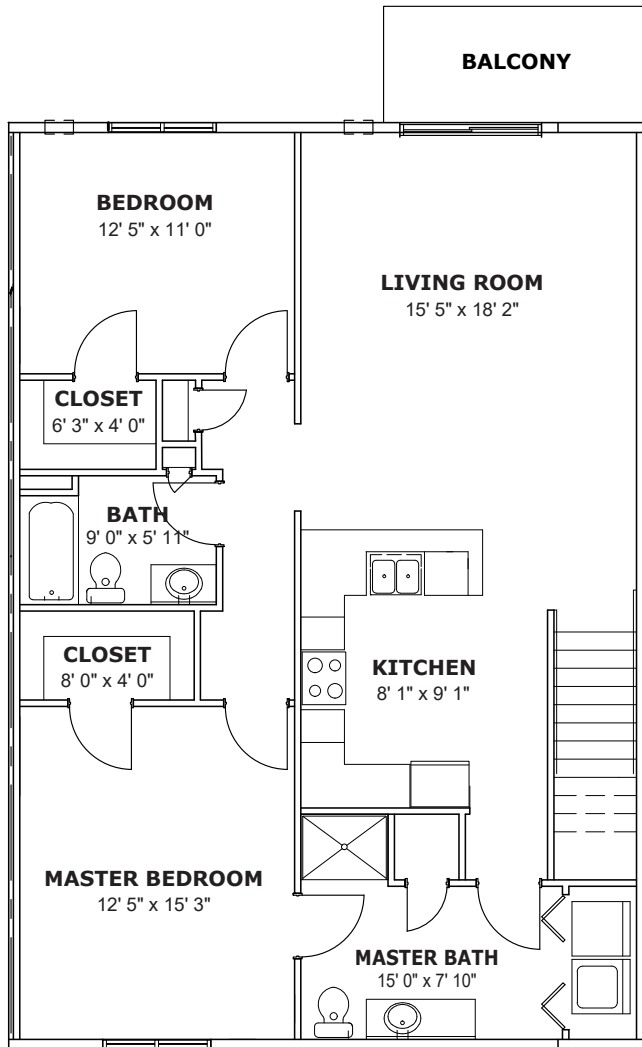

2A

2 Bedroom - Lower | 2 Bath | 1 Detached Garage | 1,122 Sq. Ft.

Monthly Rent: \$

Security Deposit: \$

Living Room: 15' 5" X 18' 2"

Master Bedroom: 12' 5" X 15' 3"

Bedroom 2: 12' 5" X 11' 0"

- Heat Included
- Dishwasher
- Walk-in Closets
- Full-size Washer/dryer
- Air Conditioner in LR & MBR
- Patio

2A UNIT NUMBERS:

1197-08	1201-07
1197-11	1201-08
	1201-11

1197, 1999, 1201 Edelweiss Lane
Sheboygan Falls, WI 53085

920-422-RENT (7368)
www.PineviewParkApartments.com

2B

2 Bedroom - Upper | 2 Bath | 1 Detached Garage | 1,171 Sq. Ft.

Monthly Rent: \$

Security Deposit: \$

Living Room: 12' 0" X 18' 8"

Master Bedroom: 14' 6" X 12' 6"

Bedroom 2: 11' 6" X 14' 3"

- Heat Included
- Dishwasher
- Walk-in Closets
- Full-size Washer/dryer
- Air Conditioner in LR & MBR
- Balcony

Monthly Rent: \$

Security Deposit: \$

Living Room: 12' 1" X 18' 4"

Master Bedroom: 14' 0" X 12' 6"

Bedroom 2: 10' 9" X 12' 8"

- Heat Included
- Dishwasher
- Island and Pantry In Kitchen
- Dining Area
- Walk-in Closets
- Full-size Washer/dryer
- Air Conditioner in LR & BR
- Balcony