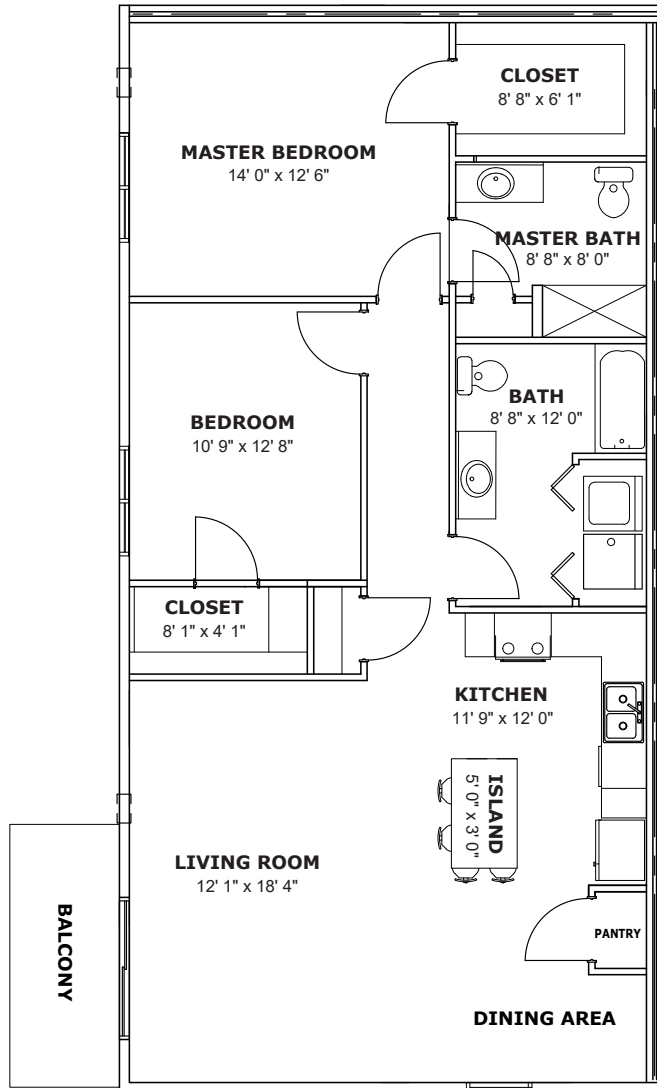

2A

2 Bedroom - Lower | 2 Bath | 1 Detached Garage | 1,122 Sq. Ft.

Monthly Rent: \$

Security Deposit: \$

Living Room: 15' 5" X 18' 2"

Master Bedroom: 12' 5" X 15' 3"

Bedroom 2: 12' 5" X 11' 0"

- Heat Included
- Dishwasher
- Walk-in Closets
- Full-size Washer/dryer
- Air Conditioner in LR & MBR
- Patio

Monthly Rent: \$

Security Deposit: \$

Living Room: 12' 0" X 18' 8"

Master Bedroom: 14' 6" X 12' 6"

Bedroom 2: 11' 6" X 14' 3"

- Heat Included
- Dishwasher
- Walk-in Closets
- Full-size Washer/dryer
- Air Conditioner in LR & MBR
- Balcony

2B UNIT NUMBERS:

1197-09

1197-10

1197, 1999, 1201 Edelweiss Lane
Sheboygan Falls, WI 53085

920-422-RENT (7368)
www.PineviewParkApartments.com

2D

2 Bedroom - Upper | 2 Bath | 1 Attached Garage | 1,135 Sq. Ft.

Monthly Rent: \$

Security Deposit: \$

Living Room: 12' 1" X 18' 4"

Master Bedroom: 14' 0" X 12' 6"

Bedroom 2: 10' 9" X 12' 8"

- Heat Included
- Dishwasher
- Island and Pantry In Kitchen
- Dining Area
- Walk-in Closets
- Full-size Washer/dryer
- Air Conditioner in LR & BR
- Balcony