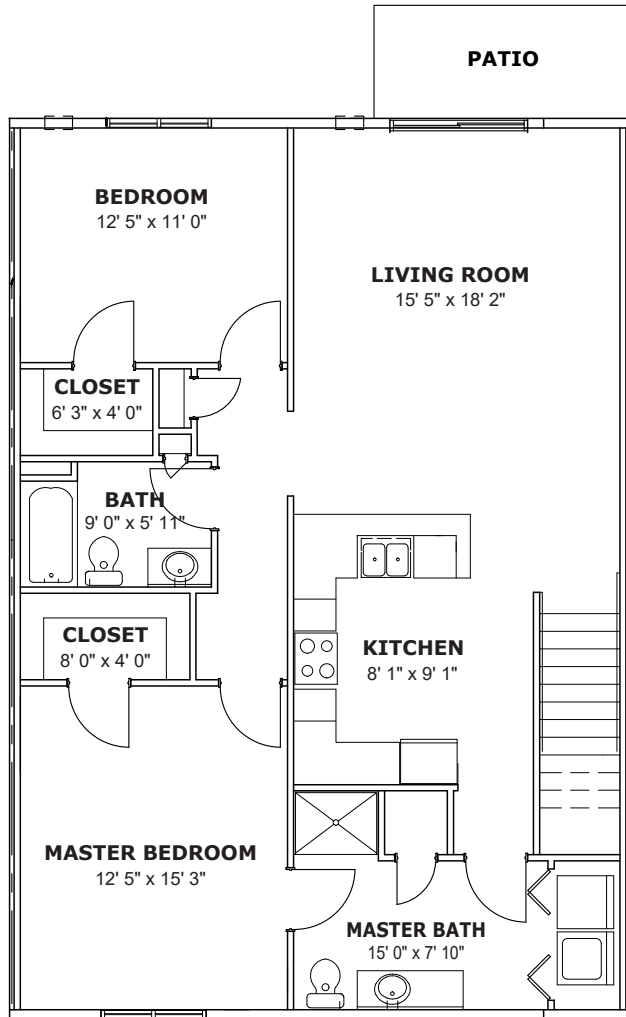

2A

2 Bedroom - Lower | 2 Bath | 1 Detached Garage | 1,122 Sq. Ft.

Monthly Rent: \$

Security Deposit: \$

Living Room: 15' 5" X 18' 2"

Master Bedroom: 12' 5" X 15' 3"

Bedroom 2: 12' 5" X 11' 0"

- Heat Included
- Dishwasher
- Walk-in Closets
- Full-size Washer/dryer
- Air Conditioner in LR & MBR
- Patio

2A UNIT NUMBERS:

1197-08	1201-07
1197-11	1201-08
	1201-11

1197, 1999, 1201 Edelweiss Lane
Sheboygan Falls, WI 53085

920-422-RENT (7368)
www.PineviewParkApartments.com

2B

2 Bedroom - Upper | 2 Bath | 1 Detached Garage | 1,171 Sq. Ft.

Monthly Rent: \$

Security Deposit: \$

Living Room: 12' 0" X 18' 8"

Master Bedroom: 14' 6" X 12' 6"

Bedroom 2: 11' 6" X 14' 3"

- Heat Included
- Dishwasher
- Walk-in Closets
- Full-size Washer/dryer
- Air Conditioner in LR & MBR
- Balcony

Monthly Rent: \$

Security Deposit: \$

Living Room: 12' 1" X 18' 4"

Master Bedroom: 14' 0" X 12' 6"

Bedroom 2: 10' 9" X 12' 8"

- Heat Included
- Dishwasher
- Island and Pantry In Kitchen
- Dining Area
- Walk-in Closets
- Full-size Washer/dryer
- Air Conditioner in LR & BR
- Balcony