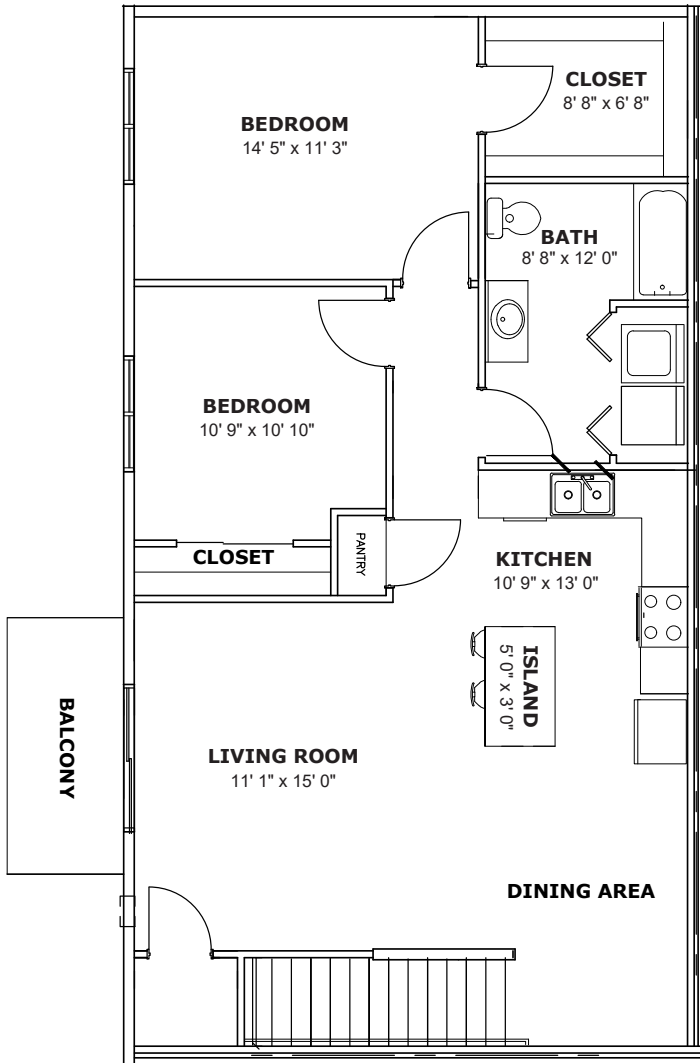

# 2C

2 Bedroom - Upper | 1 Bath | 1 Attached Garage | 1,090 Sq. Ft.

Monthly Rent: \$ \_\_\_\_\_

Security Deposit: \$ \_\_\_\_\_

Living Room: 11' 1" X 15' 0"

Bedroom 1: 14' 5" X 11' 3"

Bedroom 2: 10' 9" X 10' 10"

- Heat Included
- Dishwasher
- Island In Kitchen
- Dining Area
- Walk-in Closets
- Full-size Washer/dryer
- Air Conditioner in LR & BR
- Balcony

# 2F

2 Bedroom - Upper W/View | 2 Bath | 1 Attached Garage | 1,090 Sq. Ft.

Monthly Rent: \$

Security Deposit: \$

Living Room: 11' 1" X 15' 0"

Bedroom: 14' 5" X 11' 3"

Bedroom 2: 10' 9" X 10' 10"

- Heat Included
- Dishwasher
- Island In Kitchen
- Dining Area
- Walk-in Closets
- Full-size Washer/dryer
- Air Conditioner in LR & BR
- Balcony