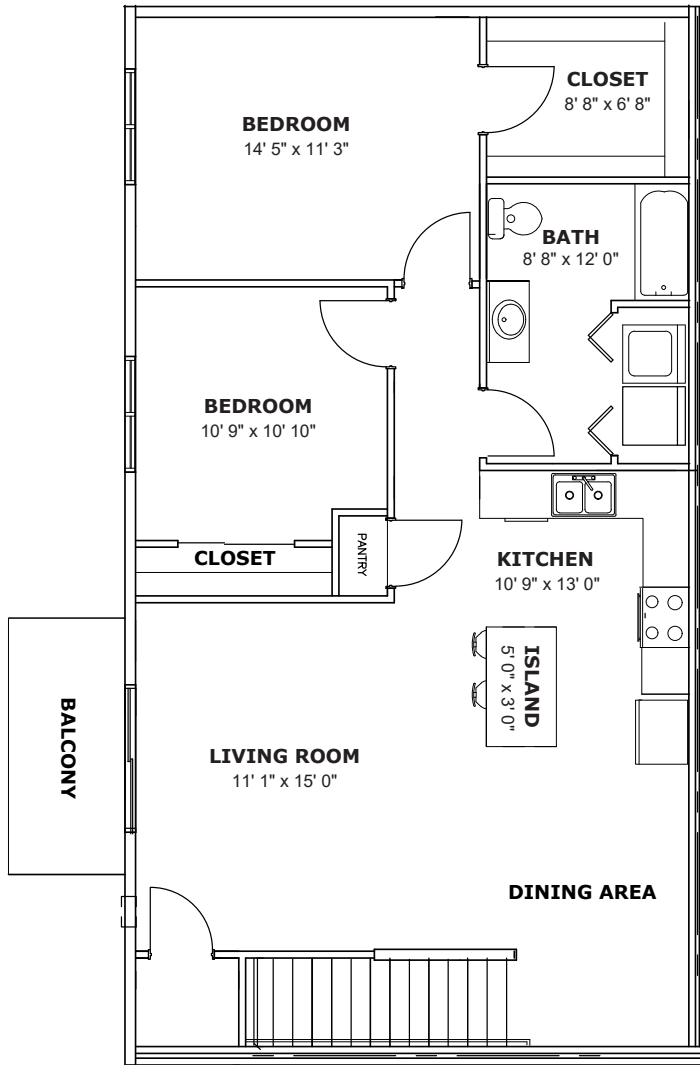

# 2C

2 Bedroom - Upper | 1 Bath | 1 Attached Garage | 1,090 Sq. Ft.

Monthly Rent: \$ \_\_\_\_\_

Security Deposit: \$ \_\_\_\_\_

Living Room: 11' 1" X 15' 0"

Bedroom 1: 14' 5" X 11' 3"

Bedroom 2: 10' 9" X 10' 10"

- Heat Included
- Dishwasher
- Island In Kitchen
- Dining Area
- Walk-in Closets
- Full-size Washer/dryer
- Air Conditioner in LR & BR
- Balcony

## 2C UNIT NUMBERS:

1197-03    1199-03    1201-03

1197-16    1199-16    1201-16

1197, 1999, 1201 Edelweiss Lane  
Sheboygan Falls, WI 53085

920-422-RENT (7368)  
[www.PineviewParkApartments.com](http://www.PineviewParkApartments.com)

# 2F

2 Bedroom - Upper W/View | 2 Bath | 1 Attached Garage | 1,090 Sq. Ft.

Monthly Rent: \$

Security Deposit: \$

Living Room: 11' 1" X 15' 0"

Bedroom: 14' 5" X 11' 3"

Bedroom 2: 10' 9" X 10' 10"

- Heat Included
- Dishwasher
- Island In Kitchen
- Dining Area
- Walk-in Closets
- Full-size Washer/dryer
- Air Conditioner in LR & BR
- Balcony