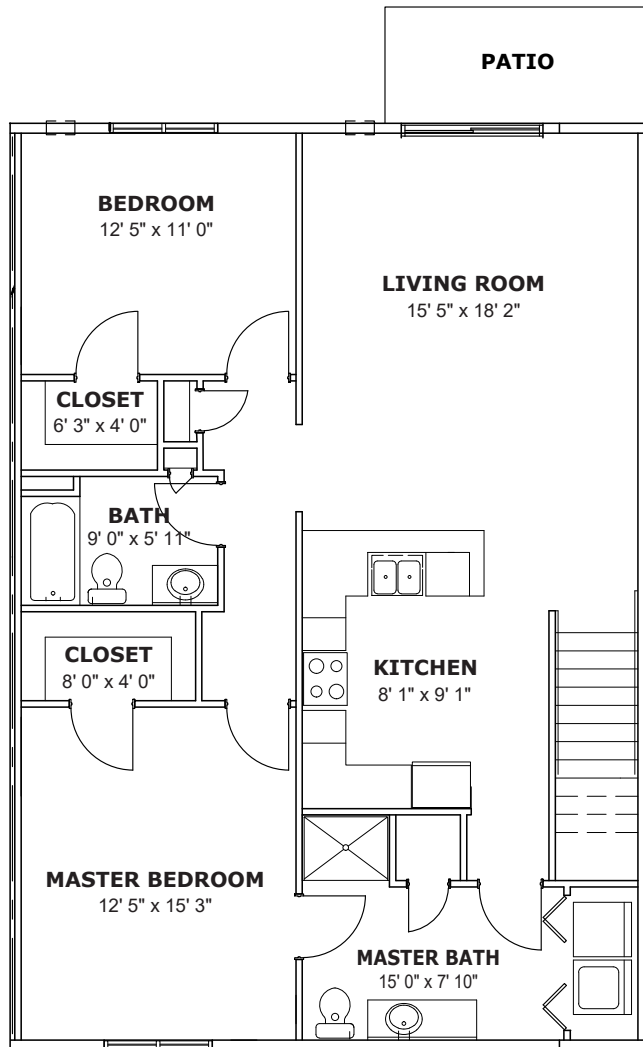

# 2E

2 Bedroom - Lower | 2 Bath | 2 Attached Garage | 1,176 Sq. Ft.

Monthly Rent: \$

Security Deposit: \$

Living Room: 15' 5" X 18' 2"

Master Bedroom: 12' 5" X 15' 3"

Bedroom 2: 12' 5" X 11' 0"

- Heat Included
- Dishwasher
- Walk-in Closets
- Full-size Washer/dryer
- Air Conditioner in LR & BR
- Patio